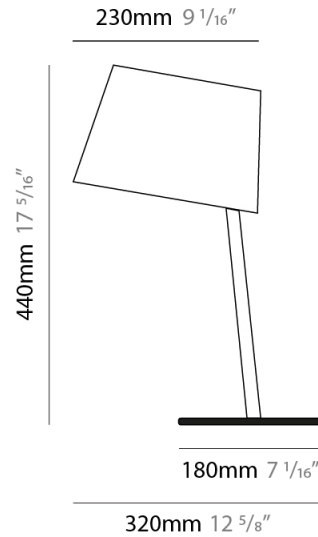

EXCENTRICA PORTABLE

D54007-

base number   Finish
Options

PROJECT	_____
TYPE	_____
SPECIFIER	_____
QUANTITY	_____
DATE	_____

1. To build a product code in our configurator select the specify button on the base model # product page
2. To build a manual product code on this datasheet choose from the options listed below in blue font and add the suffix to the base model #

GENERAL

Series: Excentrica
Brand: Fambuena
Division: Design
Mounting Type: Portable
Mounting Location: Table
Subcategory: Table

PHYSICAL

Shape: Cylinder
Diameter (mm): 230
Diameter (in): 9 1/16
Height (mm): 440
Height (in): 17 5/16
Light Distribution: Direct
Diffuser: Cotton Shade
Fixture Finish: WHI / BLK
Holder Finish: WHI / BLK
Fixture Material: Metal
Upon Request: Bolt Down

ELECTRICAL

Number of Lamps: 1
Lamp Type: LED Retrofit
Lamp Shape: B10
Bulb Included: Bulb Not Included
Max. Wattage Per Lamp (W): 4
Lamp Base: E12
Input Voltage (V): 120

LED

OPTICAL

RATINGS AND CERTIFICATIONS

Certified By: Certified for North American Standards
IP rating: IP20